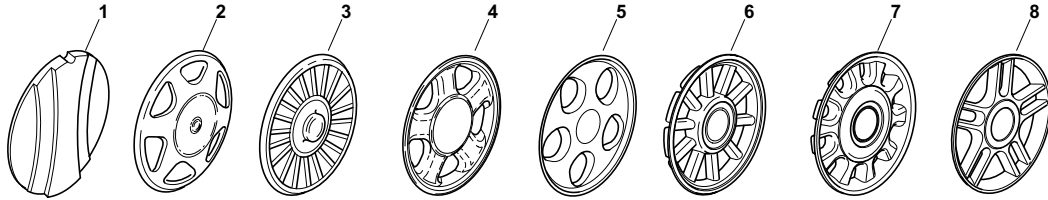

ENCLOSURE 1

POS.	CODE	Q.TY	DESCRIZIONE	DESCRIPTION	DESCRIPTION	BESCHREIBUNG	REMARKS
1	22110252/1		Coprimozzo Bianco	Hub Cap White	Couvre-Moyeu	Radkappe Weiße	
1	22110254/1		Coprimozzo Giallo	Hub Cap Yellow	Couvre-Moyeu	Radkappe Gelbe	
1	22110255/1		Coprimozzo Rosso	Hub Cap Red	Couvre-Moyeu	Radkappe Rote	
2	22110344/0		Coprimozzo Bianco	Hub Cap White	Couvre-Moyeu	Radkappe Weiße	
2	22110395/0		Coprimozzo Grigio	Hub Cap Grey	Couvre-Moyeu Gris	Radkappe Grau	
3	22110347/0		Coprimozzo Grigio	Hub Cap Grey	Couvre-Moyeu Gris	Radkappe Grau	
4	22110381/0		Coprimozzo Grigio	Hub Cap Grey	Couvre-Moyeu Gris	Radkappe Grau	
5	22110416/0		Coprimozzo Grigio	Hub Cap Grey	Couvre-Moyeu Gris	Radkappe Grau	
6	22110495/0		Coprimozzo Grigio	Hub Cap Grey	Couvre-Moyeu Gris	Radkappe Grau	
7	22110493/0		Coprimozzo Grigio	Hub Cap Grey	Couvre-Moyeu Gris	Radkappe Grau	
8	22110491/0		Coprimozzo Grigio	Hub Cap Grey	Couvre-Moyeu Gris	Radkappe Grau