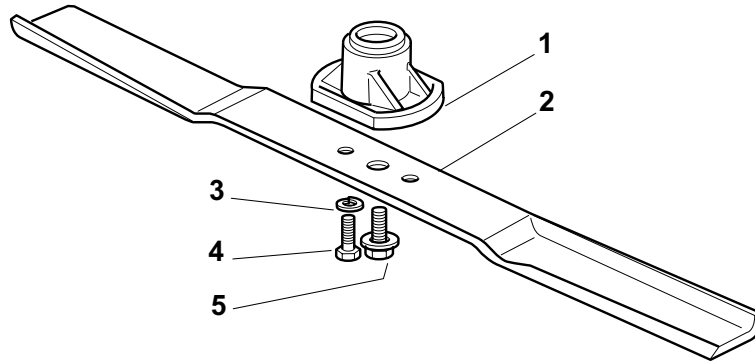

MCS 500

POS.	CODE	Q.TY	DESCRIZIONE	DESCRIPTION	DESCRIPTION	BESCHREIBUNG	REMARKS
1	322463186/3	1	Mozzo	Hub	Moyeu	Halter	
2	81004146/0	1	Coltello Standard	Blade Standard	Lame Standard	Messer Standard	
3	12583500/0	2	Grower	Grower	Grower	Federring	
4	12793101/0	2	Vite	Screw	Vis	Schraube	
5	81004352/0	1	Vite	Screw	Vis	Schraube