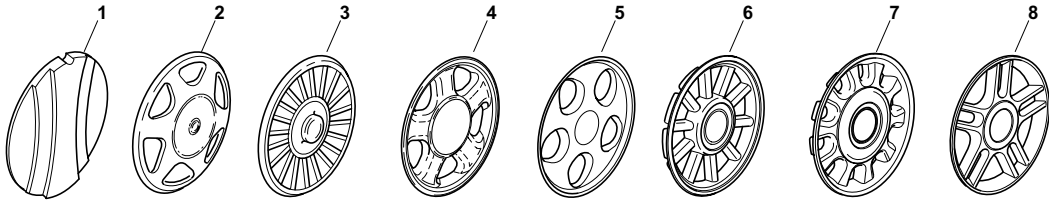

ENCLOSURE 2

POS.	CODE	Q.TY	DESCRIZIONE	DESCRIPTION	DESCRIPTION	BESCHREIBUNG	REMARKS
1	22110251/0		Coprimezzo Bianco	Hub Cap White	Couvre-Moyeu	Radkappe Weiße	
1	22110253/0		Coprimezzo Giallo	Hub Cap Yellow	Couvre-Moyeu	Radkappe Gelbe	
1	22110256/0		Coprimezzo Rosso	Hub Cap Red	Couvre-Moyeu	Radkappe Rote	
2	22110313/0		Coprimezzo Bianco	Hub Cap White	Couvre-Moyeu	Radkappe Weiße	
2	22110314/0		Coprimezzo Grigio	Hub Cap Grey	Couvre-Moyeu Gris	Radkappe Grau	
3	22110348/0		Coprimezzo Grigio	Hub Cap Grey	Couvre-Moyeu Gris	Radkappe Grau	
4	22110382/0		Coprimezzo Grigio	Hub Cap Grey	Couvre-Moyeu Gris	Radkappe Grau	
5	22110417/0		Coprimezzo Grigio	Hub Cap Grey	Couvre-Moyeu Gris	Radkappe Grau	
6	22110496/0		Coprimezzo Grigio	Hub Cap Grey	Couvre-Moyeu Gris	Radkappe Grau	
7	22110494/0		Coprimezzo Grigio	Hub Cap Grey	Couvre-Moyeu Gris	Radkappe Grau	
8	22110492/0		Coprimezzo Grigio	Hub Cap Grey	Couvre-Moyeu Gris	Radkappe Grau